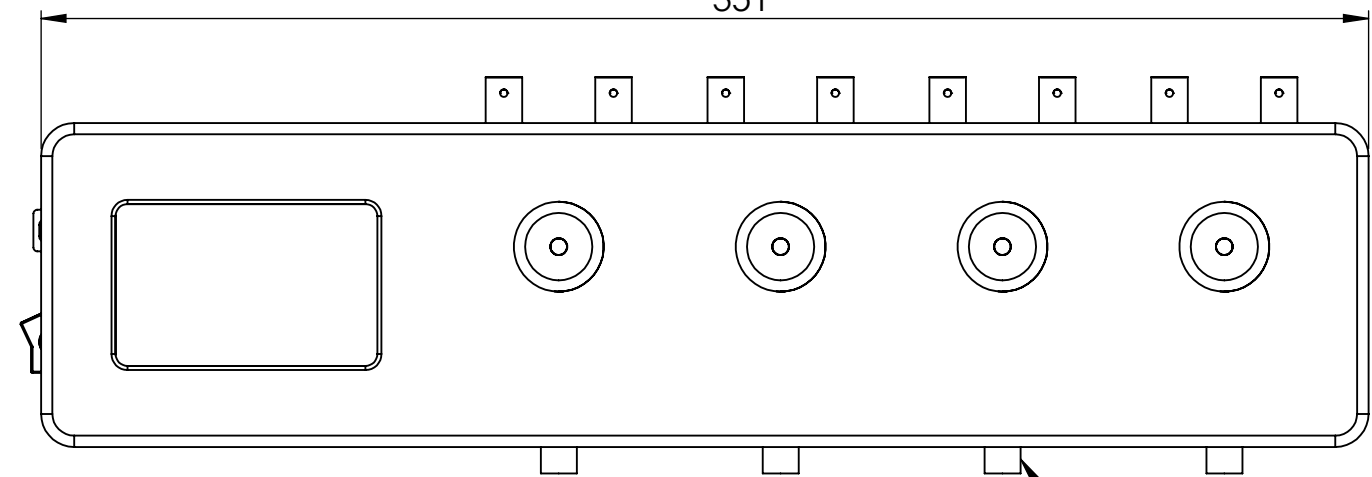

8 7 6 5 4 3 2 1

D
C
B
A

D
C
B
A

USB TYPE B POWER SUPPLY JACK 2.5MM INTERLOCK BNC CONNECTORS (8X)

351

M8 CONNECTORS (4X)

Dimensions in mm
For Information Purposes Only

PROPRIETARY
THE INFORMATION CONTAINED IN THIS DRAWING
IS THE SOLE PROPERTY OF Doric Lenses Inc..
ANY REPRODUCTION IN PART OR AS A WHOLE
WITHOUT THE WRITTEN PERMISSION OF
Doric Lenses Inc. IS PROHIBITED.