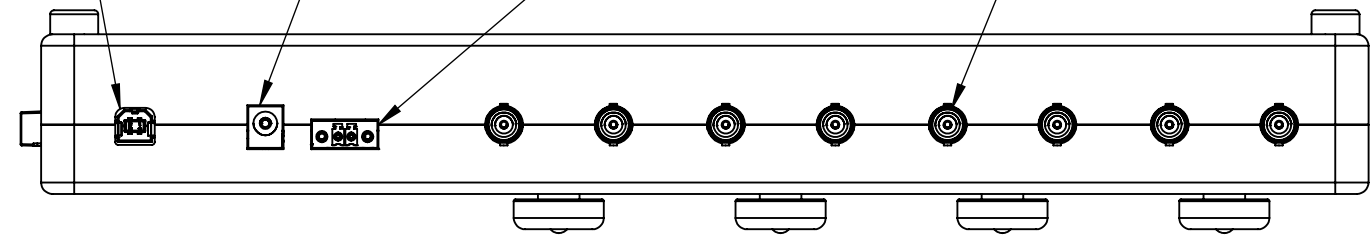

8 7 6 5 4 3 2 1

D
C
B
A

D
C
B
A

USB TYPE B POWER SUPPLY JACK 2.5MM INTERLOCK BNC CONNECTORS (8X)

351

M8 CONNECTORS (4X)

Dimensions in mm
For Information Purposes Only

PROPRIETARY
THE INFORMATION CONTAINED IN THIS DRAWING
IS THE SOLE PROPERTY OF Doric Lenses Inc..
ANY REPRODUCTION IN PART OR AS A WHOLE
WITHOUT THE WRITTEN PERMISSION OF
Doric Lenses Inc. IS PROHIBITED.