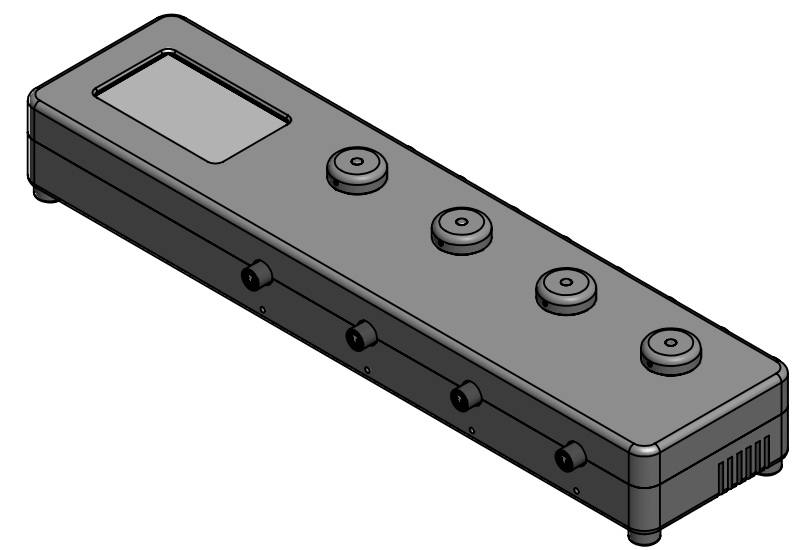

8 7 6 5 4 3 2 1

D
C
B
A

D
C
B
A

USB TYPE B POWER SUPPLY JACK 2.5MM INTERLOCK BNC CONNECTORS (8X)

351

M8 CONNECTORS (4X)

Dimensions in mm
For Information Purposes Only

PROPRIETARY
THE INFORMATION CONTAINED IN THIS DRAWING
IS THE SOLE PROPERTY OF Doric Lenses Inc..
ANY REPRODUCTION IN PART OR AS A WHOLE
WITHOUT THE WRITTEN PERMISSION OF
Doric Lenses Inc. IS PROHIBITED.