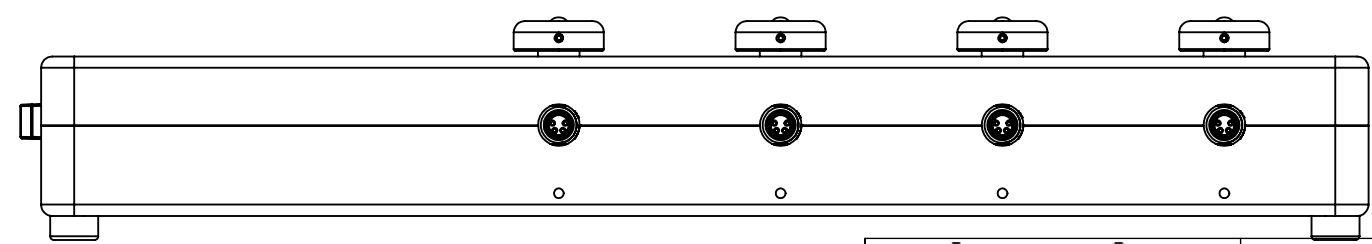

8 7 6 5 4 3 2 1

D
C
B
A

D
C
B
A

USB TYPE B POWER SUPPLY JACK 2.5MM INTERLOCK BNC CONNECTORS (8X)

351

M8 CONNECTORS (4X)

Dimensions in mm
For Information Purposes Only

PROPRIETARY
THE INFORMATION CONTAINED IN THIS DRAWING
IS THE SOLE PROPERTY OF Doric Lenses Inc..
ANY REPRODUCTION IN PART OR AS A WHOLE
WITHOUT THE WRITTEN PERMISSION OF
Doric Lenses Inc. IS PROHIBITED.