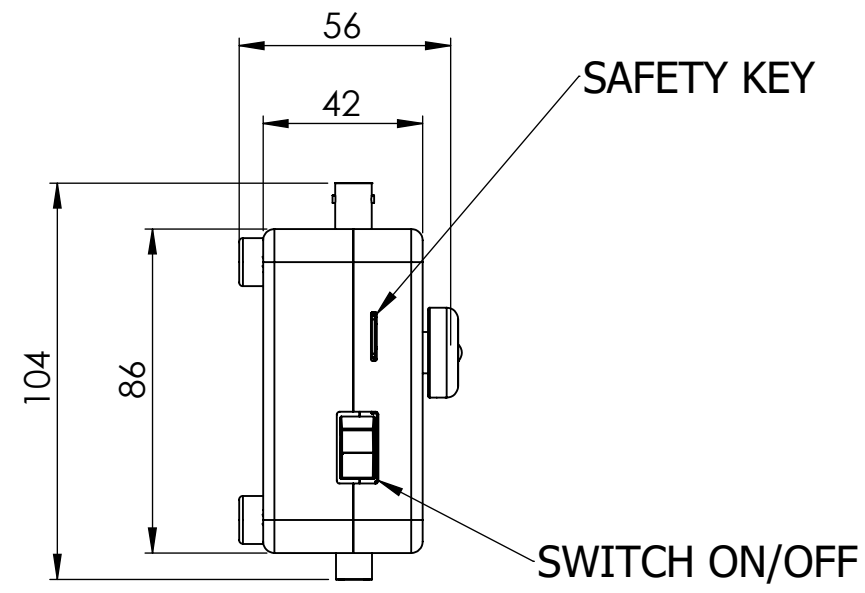

8 7 6 5 4 3 2 1

D
C
B
A

D
C
B
A

USB TYPE B POWER SUPPLY JACK 2.5MM INTERLOCK BNC CONNECTORS (8X)

351

M8 CONNECTORS (4X)

Dimensions in mm
For Information Purposes Only

PROPRIETARY
THE INFORMATION CONTAINED IN THIS DRAWING
IS THE SOLE PROPERTY OF Doric Lenses Inc..
ANY REPRODUCTION IN PART OR AS A WHOLE
WITHOUT THE WRITTEN PERMISSION OF
Doric Lenses Inc. IS PROHIBITED.

DO NOT SCALE DRAWING

357 rue Franquet, Quebec, QC
G1P 4N7, Canada;
Tel: 418 877 5600;
doriclenses.com;

TITLE:

LEDD_4

DWG. NO.

D480-2047

2020-06-30

8 7 6 5 4 3 2 1